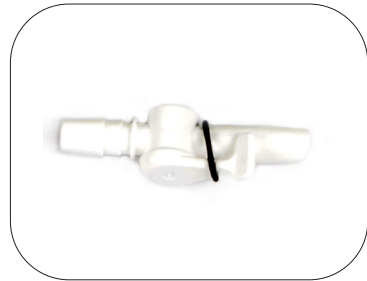

TRIGON Pee Valve set
Item no: 11942

TRIGON Pee Valve: 11930
(1 pcs)

CUT - Internal Valve Port: 60852
(1 pcs)

Disassembly Tool: 11938
(1 pcs)

On/off Valve: 11931
(1 pcs)

Hose: 11958
50 cm (1 pcs)

Blanking plug: 60340
(1 pcs)

Uridome: 11908
30 mm (2 pcs)

User Manual
(1 pc)

The set is packed in a box